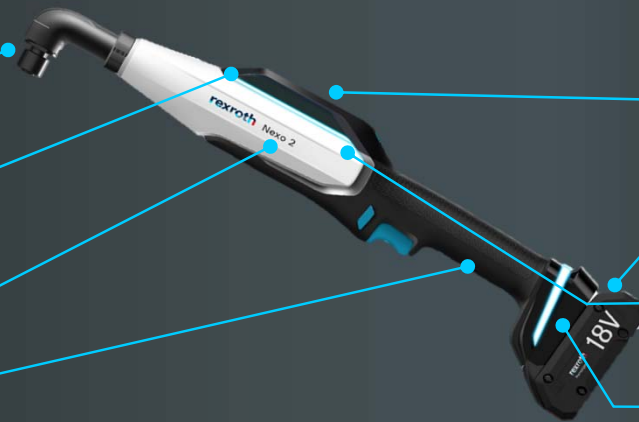

## Intelligence – the brand new Nexo 2 cordless nutrunner

Completely new output drive concept

Camera based scanner with unique aiming feature

State of the art 4-Core processor for best-in-class performance

Ergonomic non-slip handle

Largest integrated display on the market

Globally most widely available battery platform for industrial tools

Stand alone or direct wireless network integration including WiFi 6

Over the air update possible

Up to 15 Nm

Pistol-grip tool

Inline and right angle options

15, 30 and 60 Nm

The best cell on the market is combined with the fastest 18V-charger in the world!

18V battery concept