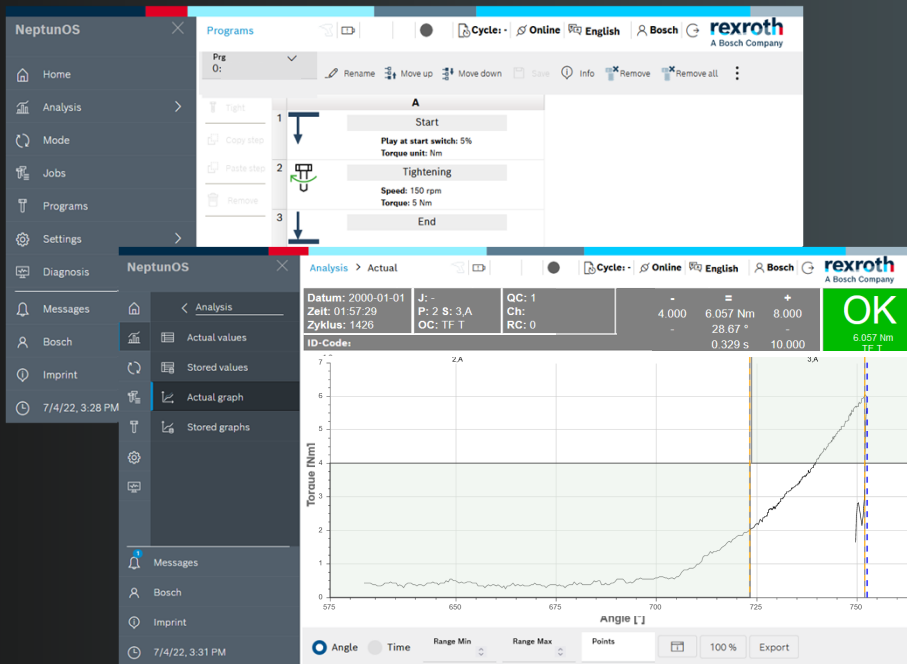

NEXO 2

The new OS – UX on the next level

- Easy to use browser-based OS
- Accessibility from computers and mobile devices possible
- Intuitive interface for easy navigation
- Device status on first glance
- Simple setup of tightening programs right from the start with just a few clicks
- 1024 different tightening programs possible
- Curve-view directly from the tool possible