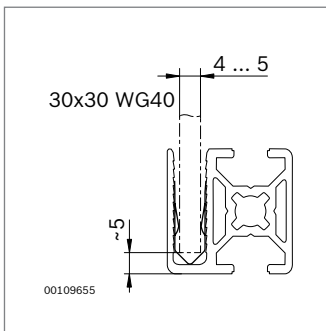

Spring clamping element

- ▶ For clamping surface elements in EcoSafe protective fence profiles 30x30 WG30 and 30x30 WG40
- ▶ Play-free clamping
- ▶ Individual sections of the protective frames can be filled as you wish

Spring clamping element

No.

100 3 842 525 014

Material: spring steel, stainless