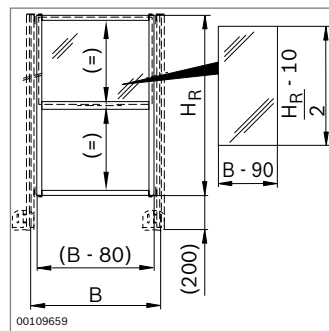

Spring clamping element

- ▶ For clamping surface elements in EcoSafe protective fence profiles 30x30 WG30 and 30x30 WG40
- ▶ Play-free clamping
- ▶ Individual sections of the protective frames can be filled as you wish

Spring clamping element

No.

100 3 842 525 014

Material: spring steel, stainless