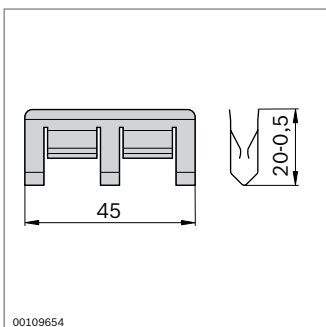

Spring clamping element

- ▶ For clamping surface elements in EcoSafe protective fence profiles 30x30 WG30 and 30x30 WG40
- ▶ Play-free clamping
- ▶ Individual sections of the protective frames can be filled as you wish

Spring clamping element

No.

100 3 842 525 014

Material: spring steel, stainless