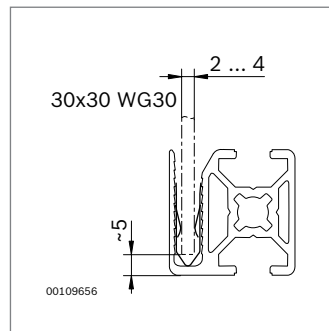

Spring clamping element

- ▶ For clamping surface elements in EcoSafe protective fence profiles 30x30 WG30 and 30x30 WG40
- ▶ Play-free clamping
- ▶ Individual sections of the protective frames can be filled as you wish

Spring clamping element

No.

100 3 842 525 014

Material: spring steel, stainless