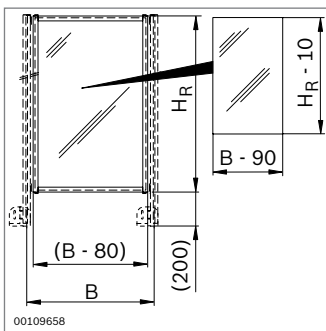

Spring clamping element

- ▶ For clamping surface elements in EcoSafe protective fence profiles 30x30 WG30 and 30x30 WG40
- ▶ Play-free clamping
- ▶ Individual sections of the protective frames can be filled as you wish

Spring clamping element

No.

100 3 842 525 014

Material: spring steel, stainless