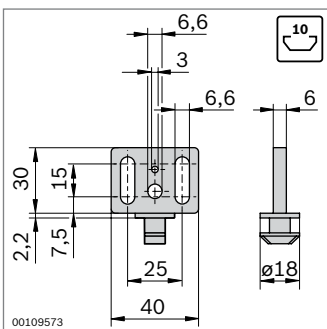

Optional accessories:  
counterbalance in the case of lifting doors (see p. 9-2)

00109574

00109573

Slider	No.
	10 <b>3 842 530 303</b>

Material: POM; black